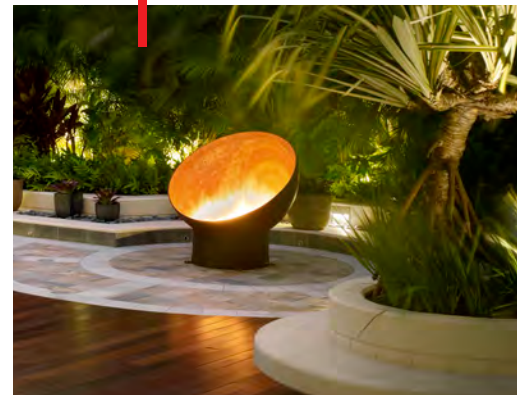

## Jennifer Fong's Pick

New Ravenna's Python is a hand-cut glass mosaic that is a bold alternative to wallcovering. New Ravenna will customize to any color palette, allowing for one of a kind "art pieces". The utilization of this striking product creates the daring spaces that our clients are wanting in their homes!