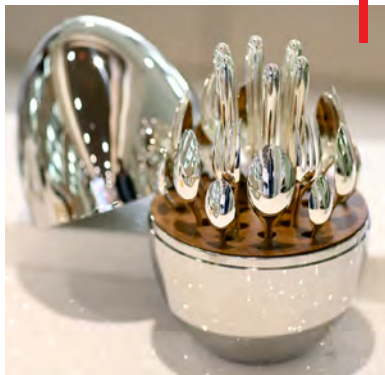

## Johanne Vincent's Pick

From backsplashes to bathroom walls and framed pieces, any image you can imagine can be create with custom mosaic tile. Fabrication by Hakatai. Barracuda design by K2 Design. Project Location: Trump Tower, Hollywood Florida.

## Niki Pietruszko's Pick

Christofle's MOOD turns the concept of a flatware holder on it's head. With the lid closed, the Christofle egg, which comes in silver or 24-karat gold plate, is an elegant piece of functional art and a conversation starter.