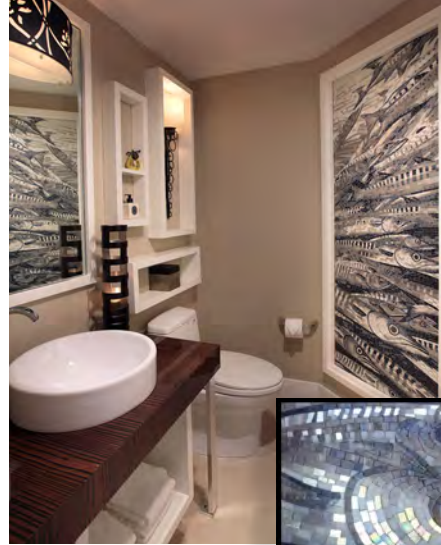

## Jennifer Fong's Pick

New Ravenna's Python is a hand-cut glass mosaic that is a bold alternative to wallcovering. New Ravenna will customize to any color palette, allowing for one of a kind "art pieces". The utilization of this striking product creates the daring spaces that our clients are wanting in their homes!

## Johanne Vincent's Pick

From backsplashes to bathroom walls and framed pieces, any image you can imagine can be create with custom mosaic tile. Fabrication by Hakatai. Barracuda design by K2 Design. Project Location: Trump Tower, Hollywood Florida.